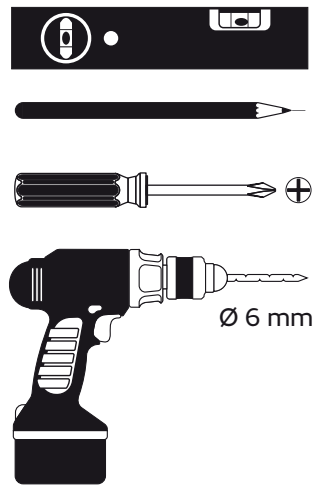

Waste Bin 23l + 43l Hygiene Waste Bin 23l

Abfallbehälter 23l + 43l

Afvalbak 23l + 43l

Poubelle 23l + 43l

Pojemnik na odpady 23l + 43l

Hygiene Abfallbehälter 23l

Hygiënische Afvalbak 23l

Poubelle d'hygiène 23l

Pojemnik na odpady higieniczne 23l

Supplied

Needed tools