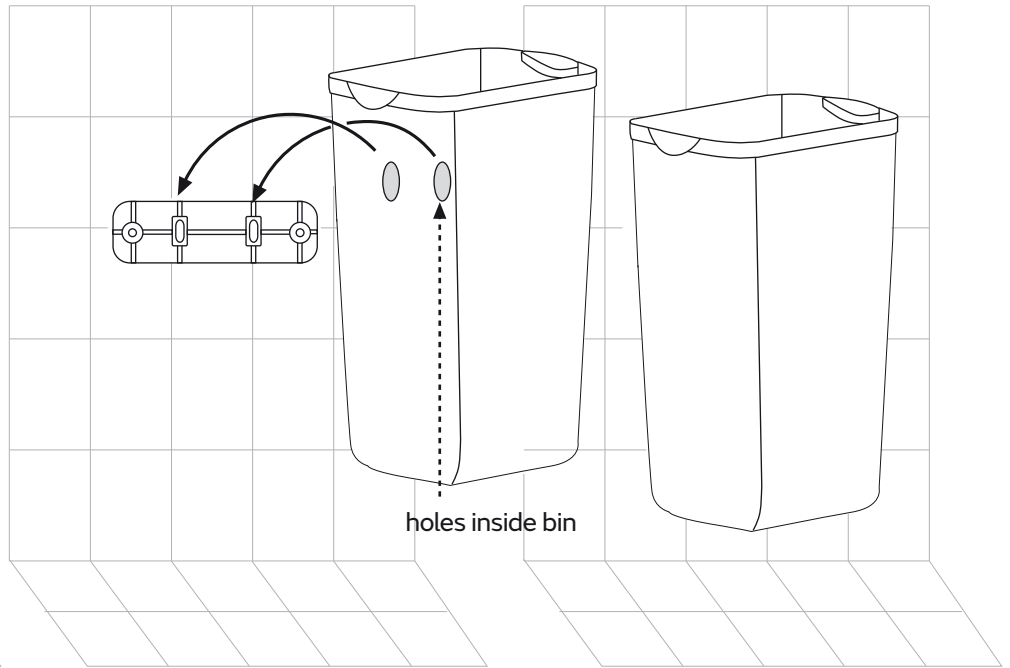

Measures (mm):

335 x 590 x 225

Item No.:

332570

Waste Bin 43l

332580

Waste Bin 23l

332590

Hygiene
Waste Bin 23l

Assembly Instructions

Fastening wall mounted version

1 Fix the template to the wall with screws

2 Hang up the bin

3 mounted waste bin

Fastening floor standing version