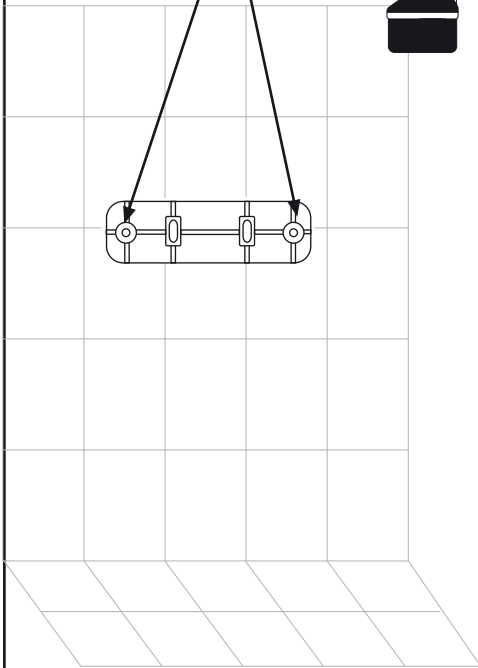

1 Fix the template to the wall with screws